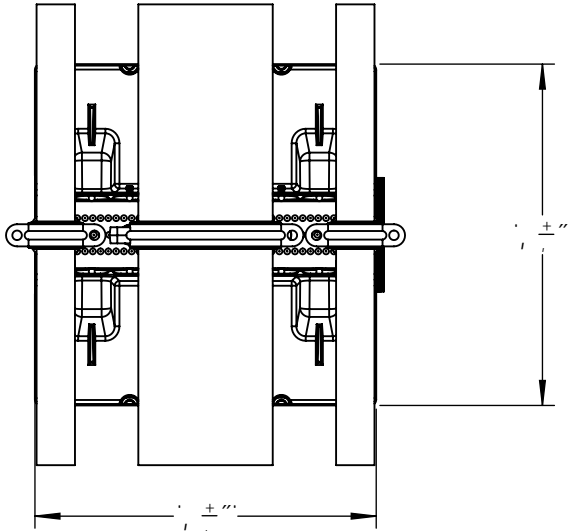

$% FccZHtd '6'cl 'k]h\ '9Yj UHfX 'Gd]hF]b['7 'Ua dg

6-@C : 'A 5H9F 5@G			
7 C A DC B 9BH	D5FHBI A 69F	E HM	>C 6'E HM
FccZHtd '6'cl	FH!$%	%	
Gd]hF]b['7 'Ua dg	6m7 cbhfUWrcf	5gFYefx	
' #, "'HfYUXYX 'FcX	6m7 cbhfUWrcf	5gFYefx	
' #, "'Bi hg/ 'K Ug\Yfg	6m7 cbhfUWrcf	5gFYefx	

<c.V.
8UH.
9b[ ]pYYf.
FYd#9]gr]Vi tcf.
%FYa cj Y U""ccg' [flj Y'i bXYFFccZHtd 6'cl VUgr
&"GdUW' 6'cl 'Yj Yfm+fU'cb['d]d]b['gr]hYa
"'bgU""d]d]b['gr]hYa 'ck 'cb 6'cl ZcfVYghgUUV]]m
("A U]a ia 'a %'c]YfU""d]d]b['\Y]]\hcb gb['Y 6'cl
)"I g' fc'Yfgcb'cb['d]d]Y fi bgZ'fhYa U'Yi dUbgcb
"'A U]a ia 'a 'h'a dYfU'fY fU'ho[']g&$$: #'7
+'I g' GF!$('gr] hZ'fcd]h'c'UXgc]Yf) $Vg%#% _]
"I g' %9 ZH'V'a U] 'h'fei Y Ubx '@Wh'Y'cb 6'cl 'Ua V bi hg
-"I g' G7 6!$+6fUW.Yhg'g'W'f'Y 6'cl 'b]bU' d'cg]h'cb
%$'7 \YW' 'a Ya V fU'Y' A Z "'Ubx UX\Yg] Y W'ca d'U'fV]]m
%$'7 \YW' 'c'WU' 'W'eXYgUbx 'fY[i 'U'h'cbgd'f'c'f'c'
]bgU' 'U'h'cb

GdYVWU]h'cb.
FccZhd'g ddcfhV'c'W'gZcf['Ugd]d]b['zd ia V]b[z
<J 57 z'V'cbX i]z'VUV Y 'fUnz'Ubx 'a Y'W'U'WU'
Yei]da Ybhg'U""VY FccZhd 6'cl fFH!$% 'H'Y'g ddcfh
6@C L'a i ghVY'XYg] bYX'hc'Y'a]bU'f'fccZdYbYfU'h'cbg'
ZUg]b['gcfXUa U]Y'hc'fccZb['a Ya V fU'Y" G ddcfh
VcXmg'U""VY'a UXY'cZfY'W'WYX I J i fYg]U'bh
Dc'nd'fcd'mYbY'7 cdc'na Y'f'6Ug' d'U'h'z'fa 'a UH'f]U'g'U'
VY'%'h]Wz&) dg]z'hdY' (' W'cg'X'W""gr] W'h'fu'z'U'a 'hc
X]gr]V i h'Ubx Y]Yb'mW'g]c'b'c'UXg'G ddcfh'cd
g'fZUW'g'U""Uj Y'a c'XYX']b'd]d]Y'cf] Ub]b]b['g]XX'Yg
Ubx'gr] ha ci bhb['WUXY""H'Y'fcd'g'fZUW'g'U""Ug'
\Uj Y'gWYk [i]X']bXYbhgUbx Yb[ ]bY'fYX']bY'fU'
gWYk 'h'fYUX [f]d]b['Z'U'h'fY""6@C L'a i ghU'W'W'dh' #,
'Ubx'%'&'h'fYUXYX'fcXg'f'c'8!$' 'Ei'gb['g]X'Y'bf'f'mbi h
g'ch'g'hc'U'c'k' Z]g'h'cd'g]X'U'g]Y'a V'mUbx'd]d]b['\Y]]\h
U'X'f'ga Ybhg'5 ia ia]a 'a 'fc'Y'fg'f'c'@ $) cf'FC@ $*E'g'U"
VY']bg'U'YX'cb'cb['d]d]b['fi'bg'G'W'f]b['V'fUW'Y'g'
fG7 6!$+E'Ubx UX\Yg] Y f58<1%&'fY'W'ca 'a YbXYX'Z'f
d'Y'a UbYbhmg'W'f]b['6@C L]b'c']g'Z'U']bg'U'YX'
d'c]g]h'cbZ'U'W'c'f]b['U]]b]g'h'k]bX'Z'f]b'Ubx'g'c'k'c'UXg'

Roof Top®
BLOX
Adjustable Piping Support
US PAT. 7,731,131 CAN. PAT. 2,675,158
FH!$%k #Gd]hF]b['7 'Ua dg
A U] @UX DYf 6'cl.
Gb['Y Dc]h'&)' $'V'#$% _]]
8i U'Dc]h'c'f'gr] HA ci bhY'@UX.') $'V'#$% _]]
D. f] *$E' -+!$' ( ) k k k "fccZhdV'cl' W'ca
:. f] *$E', +%-&%]bZ'4 fccZhdV'cl' W'ca