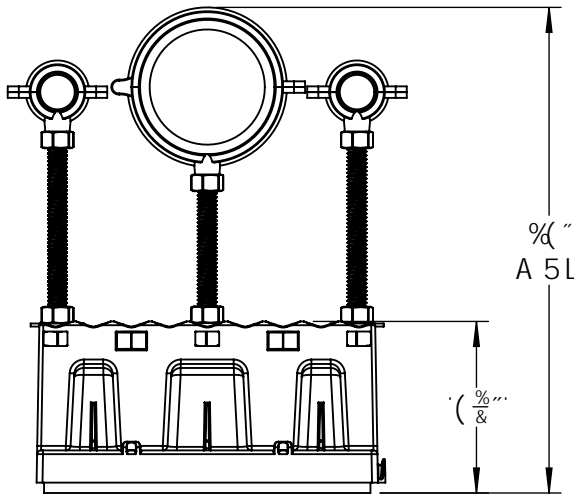

$% FccZHtd '6'cl 'k]h\ '9Yj UHfX 'Gd]hF]b['7 'Ua dg

6-@C : 'A 5H9F 5@G			
7 C A DC B 9BH	D5FHBI A 69F	E HM	>C 6'E HM
FccZHtd '6'cl	FH!$%	%	
Gd]hF]b['7 'Ua dg	6m7 cbhfUWrcf	5gFYefx	
' #, "'HfYUXYX 'FcX	6m7 cbhfUWrcf	5gFYefx	
' #, "'Bi hg/ 'K Ug\Yfg	6m7 cbhfUWrcf	5gFYefx	

<c.V.
8UH.
9b[ ]pYYf.
FYd#9]gr]Vi tcf.
%FYa cj Y U""ccg' [flj Y'i bXYFFccZHtd 6'cl VUgr
&"GdUW' 6'cl 'Yj Yfm+fU'cb['d]d]b['gr]hYa
"'bgU""d]d]b['gr]hYa 'ck 'cb 6'cl ZcfVYghgUUV]]m
("A U]a ia 'a %'c]YfU""d]d]b['\Y]]\hcb gb['Y 6'cl
)"I g' fc'Yfgcb'cb['d]d]Y fi bgZ'fhYa U'Yi dUbgcb
"'A U]a ia 'a 'h'a dYfU'fY fU'ho[']g&$$: #'7
+'I g' GF!$('gr] hZ'fcd]h'c'UXgc]Yf) $Vg%#% _]
"I g' %9 ZH'V'a U] 'h'fei Y Ubx '@Wh'Y'cb 6'cl 'Ua V bi hg
-"I g' G7 6!$+6fUW.Yhg'g'W'f'Y 6'cl 'b]bU' d'cg]h'cb
%$'7 \YW' 'a Ya V fU'Y' A Z "'Ubx UX\Yg] Y W'ca d'U'fV]]m
%$'7 \YW' 'c'WU' 'W'eXYgUbx 'fY[i 'U'h'cbgd'f'c'f'c'
]bgU' 'U'h'cb

GdYVWU]h'cb.
FccZhd'g ddcfhV'c'W'gZcf['Ugd]d]b['zd ia V]b[z
<J 57 z'V'cbX i]z'VUV Y 'fUnz'Ubx 'a Y'W'U'WU'
Yei]da Ybhg'U""VY FccZhd 6'cl fFH!$% 'H'Y'g ddcfh
6@C L'a i ghVY'XYg] bYX'hc'Y'a]bU'f'fccZdYbYfU'h'cbg'
ZUg]b['gcfXUa U]Y'hc'fccZb['a Ya V fU'Y" G ddcfh
VcXmg'U""VY'a UXY'cZfY'W'WYX I J i fYg]U'bh
Dc'nd'fcd'mYbY'7 cdc'na Y'f'6Ug' d'U'h'z'fa 'a UH'f]U'g'U'
VY'%'h]Wz&) dg]z'hdY' (' W'cg'X'W""gr] W'h'fu'z'U'a 'hc
X]gr]V i h'Ubx Y]Yb'mW'g]c'b'c'UXg'G ddcfh'cd
g'fZUW'g'U""Uj Y'a c'XYX']b'd]d]Y'cf] Ub]b]b['g]XX'Yg
Ubx'gr] ha ci bhb['WUXY""H'Y'fcd'g'fZUW'g'U""Ug'
\Uj Y'gWYk [i]X']bXYbhgUbx Yb[ ]bY'fYX']bY'fU'
gWYk 'h'fYUX [f]d]b['Z'U'h'fY""6@C L'a i ghU'W'W'dh' #,
'Ubx'%'&'h'fYUXYX'fcXg'f'c'8!$' 'Ei'gb['g]X'Y'bf'f'mbi h
g'ch'g'hc'U'c'k' Z]g'h'cd'g]X'U'g]Y'a V'mUbx'd]d]b['\Y]]\h
U'X'f'ga Ybhg'5 ia ia]a 'a 'fc'Y'fg'f'c'@ $) cf'FC@ $*E'g'U"
VY']bg'U'YX'cb'cb['d]d]b['fi'bg'G'W'f]b['V'fUW'Y'g'
fG7 6!$+E'Ubx UX\Yg] Y f58<1%&'fY'W'ca 'a YbXYX'Z'f
d'Y'a UbYbhmg'W'f]b['6@C L]b'c']g'Z'U']bg'U'YX'
d'c]g]h'cbZ'U'W'c'f]b['U]]b]g'h'k]bX'Z'f]b'Ubx'g'c'k'c'UXg'

Roof Top®
BLOX
Adjustable Piping Support
US PAT. 7,731,131 CAN. PAT. 2,675,158
FH!$%k #Gd]hF]b['7 'Ua dg
A U] @UX DYf 6'cl.
Gb['Y Dc]h'&)' $'V'#$% _]]
8i U'Dc]h'c'f'gr] HA ci bhY'@UX.') $'V'#$% _]]
D. f] *$E' -+!$' ( ) k k k "fccZhdV'cl' W'ca
:. f] *$E', +%-&%]bZ'4 fccZhdV'cl' W'ca